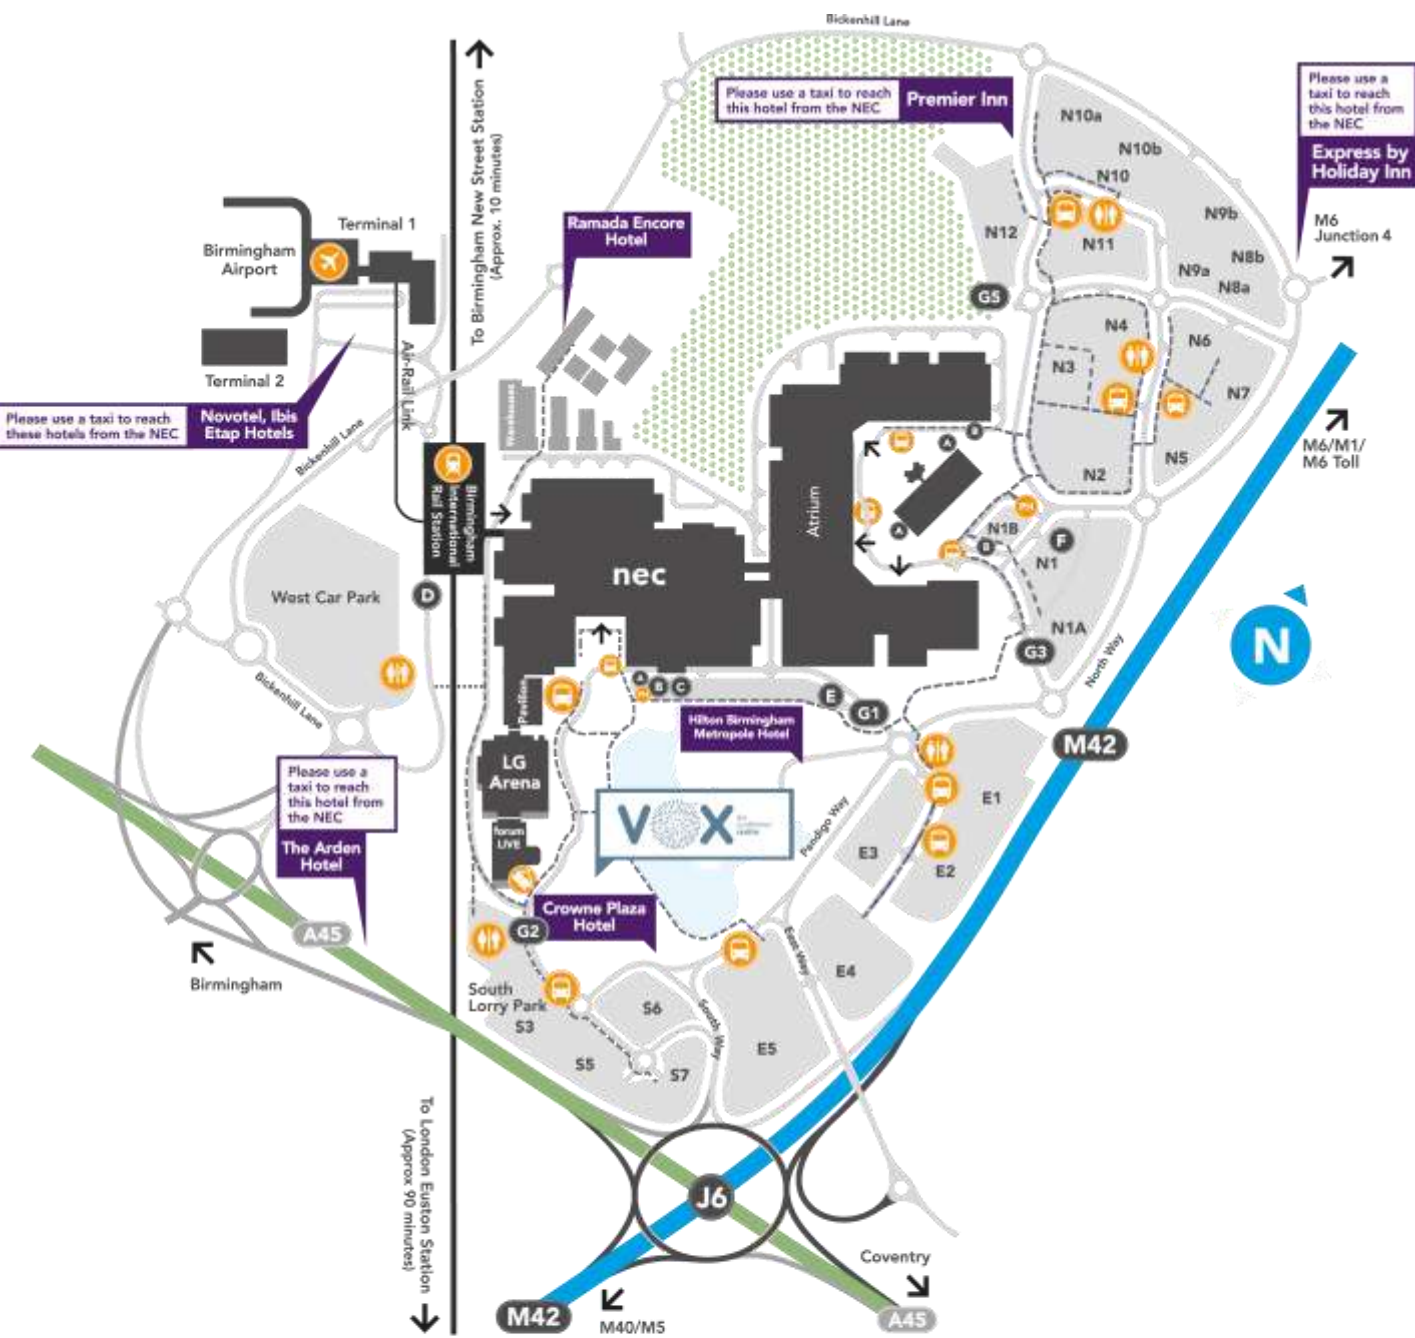

VOX

CONFERENCE CENTRE
AT RESORTS WORLD BIRMINGHAM

MAP
SITEPLAN

KEY

- | | | |
|--|--|---|
| <ul style="list-style-type: none"> Car Parks South: S3-S7 East: E1-E5 North: N1-N12 West: West Car Park The NEC Woodland | <ul style="list-style-type: none"> VIP Parking Disabled Parking/
Outdoor Exhibition Area NEC Visitor Parking Gate West Midlands Bus Stop | <ul style="list-style-type: none"> Taxis Private Hire Car Park Toilets (Including Accessible Toilet) Airport Train Box office Shuttle Bus to Halls Pedestrian Footpaths |
|--|--|---|

Vox Location

- Resorts World Birmingham
- The NEC
- Genting Arena
- Car, Lorry, Coach & Taxi Access
- Birmingham International Rail Station
- Birmingham International Airport
- Pedestrian Links

T +44(0) 208 432 4320
E enquiries@cl-events.com